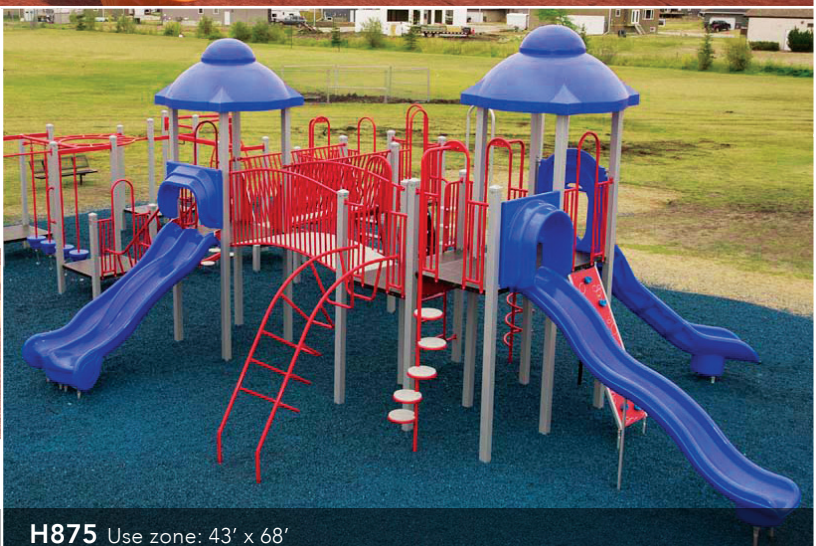

GET A QUOTE TODAY!

800.801.0300

calplaygrounds.com

© 2020, California Playgrounds

H6613
Use zone: 41' x 50'

H6617 Use zone: X' x X'

playgrounds for
SCHOOLS

"Play is the highest form of Research"
 –Albert Einstein

Quality physical education along with daily recess is essential for every child. Each school is different with custom requirements for playgrounds. Our unique designs will fulfill diverse needs and fit any space. Select from a wide range of colors including natural, primary, and brilliant palettes. We recommend a Buddy Bench (a welcoming place for any child whose feelings have been hurt) for all schools.

H4370
 Use zone: 49' x 84'

H4737 Use zone: 41' x 60'

H875 Use zone: 43' x 68'

CALL NOW TO LEARN MORE! (800) 801-0333 info@calplaygrounds.com
 5776 Stoneridge Mall Road | Suite 136 | Pleasanton, CA 94588

*Prices, product specifications and availability are subject to change without notice

playgrounds for
HOMEOWNERS

Sometimes we just want to sit back and enjoy our kids at play. Benches are perfect for outdoor supervision. We also recommend including a sign with specifications about age appropriateness, surfacing, and manufacturer.